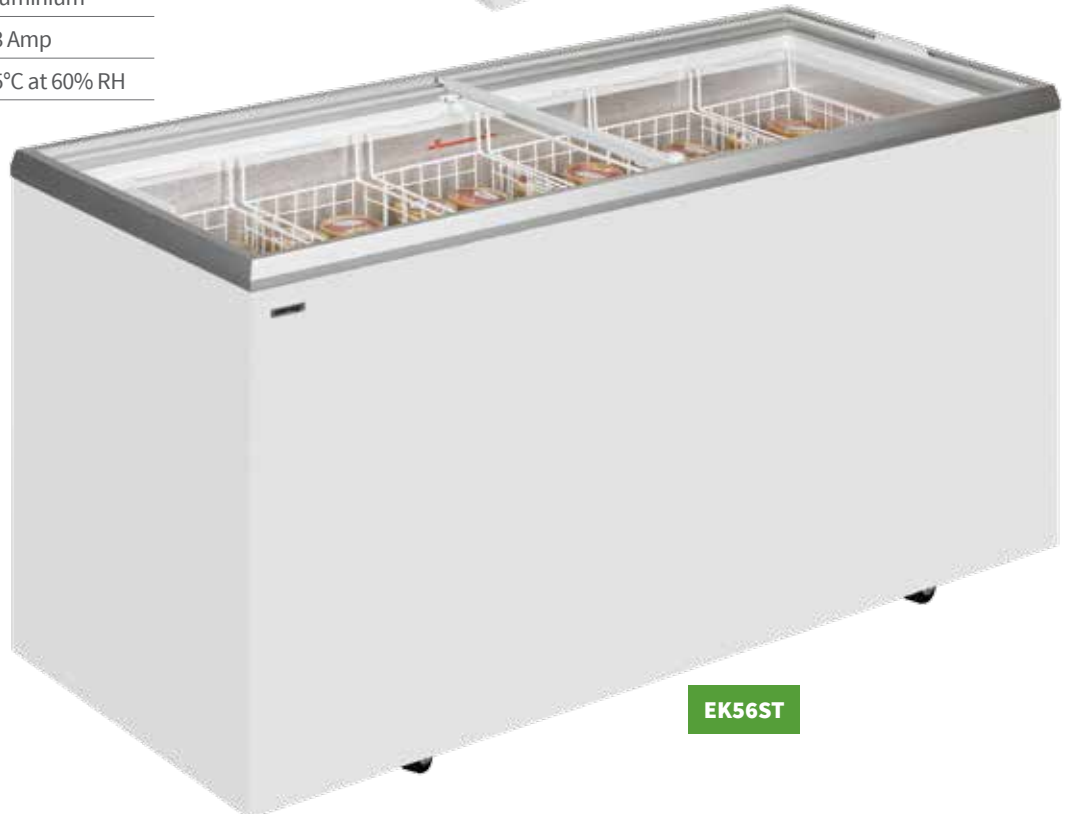

Sliding Flat Glass Lid Chest Freezer

EK ST Range

Product Description

Derby have been at the forefront of refrigeration design and manufacture for decades and their freezers have built up an excellent reputation within the food service industry. The EK-ST range is a great budget chest freezer with lockable sliding glass lids mounted into an smart aluminium frame. Castors are fitted as standard and the cabinet is supplied with a full set of baskets to maximise display space.

Features and Benefits

- Flat sliding lids
- Static cooling
- Lock
- Castors
- Defrost drain
- Fan assisted condenser

Technical Specifications

Temperature Range	-18/-22°C
Refrigerant	R134a
Type of Defrost	Manual
Exterior Finish	White
Interior Finish	Hammered Aluminium
Power Required	13 Amp
Max Ambient	25°C at 60% RH
Climate Class	3

EK36ST

EK56ST

Model	Description	Dimensions (mm)			Kg	Gross Int. Volume	No. of Baskets		Price	Next Day	
		Ext.	H	W			D	Supplied			Max
EK26ST	White Flat lid	Ext.	820	724	634	50	190ltr (6.7 cu.ft)	2	2	£532	✓
		Int.	714	606	510						
EK36ST	White Flat lid	Ext.	820	1014	634	59	296ltr (10.4 cu.ft)	4	4	£606	✓
		Int.	714	890	510						
EK46ST	White Flat lid	Ext.	820	1304	634	71	401ltr (14.2 cu.ft)	5	5	£661	✓
		Int.	714	1179	510						
EK56ST	White Flat lid	Ext.	820	1554	634	81	493ltr (17.4 cu.ft)	6	6	£716	✓
		Int.	714	1429	510						